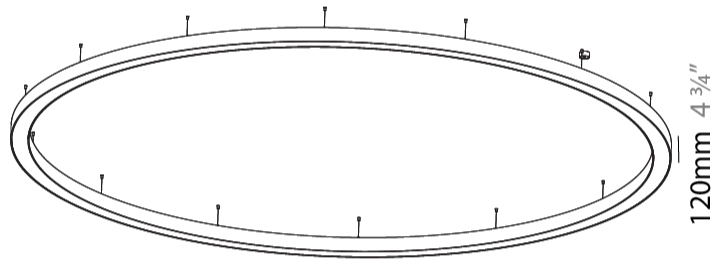

GENERAL

Series: Glorious
Subseries: Glorious
Brand: Prolicht
Division: Architectural
Mounting Type: Suspension
Mounting Location: Ceiling
Subcategory: Ambient

PHYSICAL

Shape: Round
Diameter (mm): 5400
Diameter (in): 212 ⁵/₈
Depth (mm): 120
Depth (in): 4 ³/₄
Max. Overall Height (mm): 2120
Max. Overall Height (in): 83 ⁷/₁₆
Light Distribution: Direct
Weight (kg): 69.5
Weight (lbs): 152.9
Diffuser: PMMA - Opal or Micro-Prism
Fixture Finish: SSR / BKV / CWI / CRY / HAB / UFT / ITA / RUA / FTG / MYG / LOD / PUS / FRO / FUP / KIA / POP / BLS / SPG / MEY / GOH / GUM / CHC / COM / ABZ / JAG / OBR / MOS / ROR
Fixture Material: Aluminum

ELECTRICAL

Lamp Type: LED (Zhaga Standard)
Input Wattage (W): 280
Total Output Wattage (W): 224 / 179.2 (3500K)
Dimming: Non-Dimming / Phase Dimming (120Vac only) / 0-10V Dimming
Driver Included: Yes
Driver Location: Integrated
Driver Type: Constant Current
Driver Class: Class 2
Input Voltage (V): 120 - 277
Constant Current (MA): 350 / 1400 (3500K)

LED

Color Temperature (°K): 3000 / 3500 / 4000
Max. Delivered Lumen (lm): 25840 / 26754 / 27300
CRI: >80 CRI
Efficiency (%): 65
Lamp Life (hrs): 50000

OPTICAL

RATINGS AND CERTIFICATIONS

Certified By: Certified for North American Standards
IP rating: IP20

5100mm 200 ¹³/₁₆"

5400mm 212 ⁵/₈"